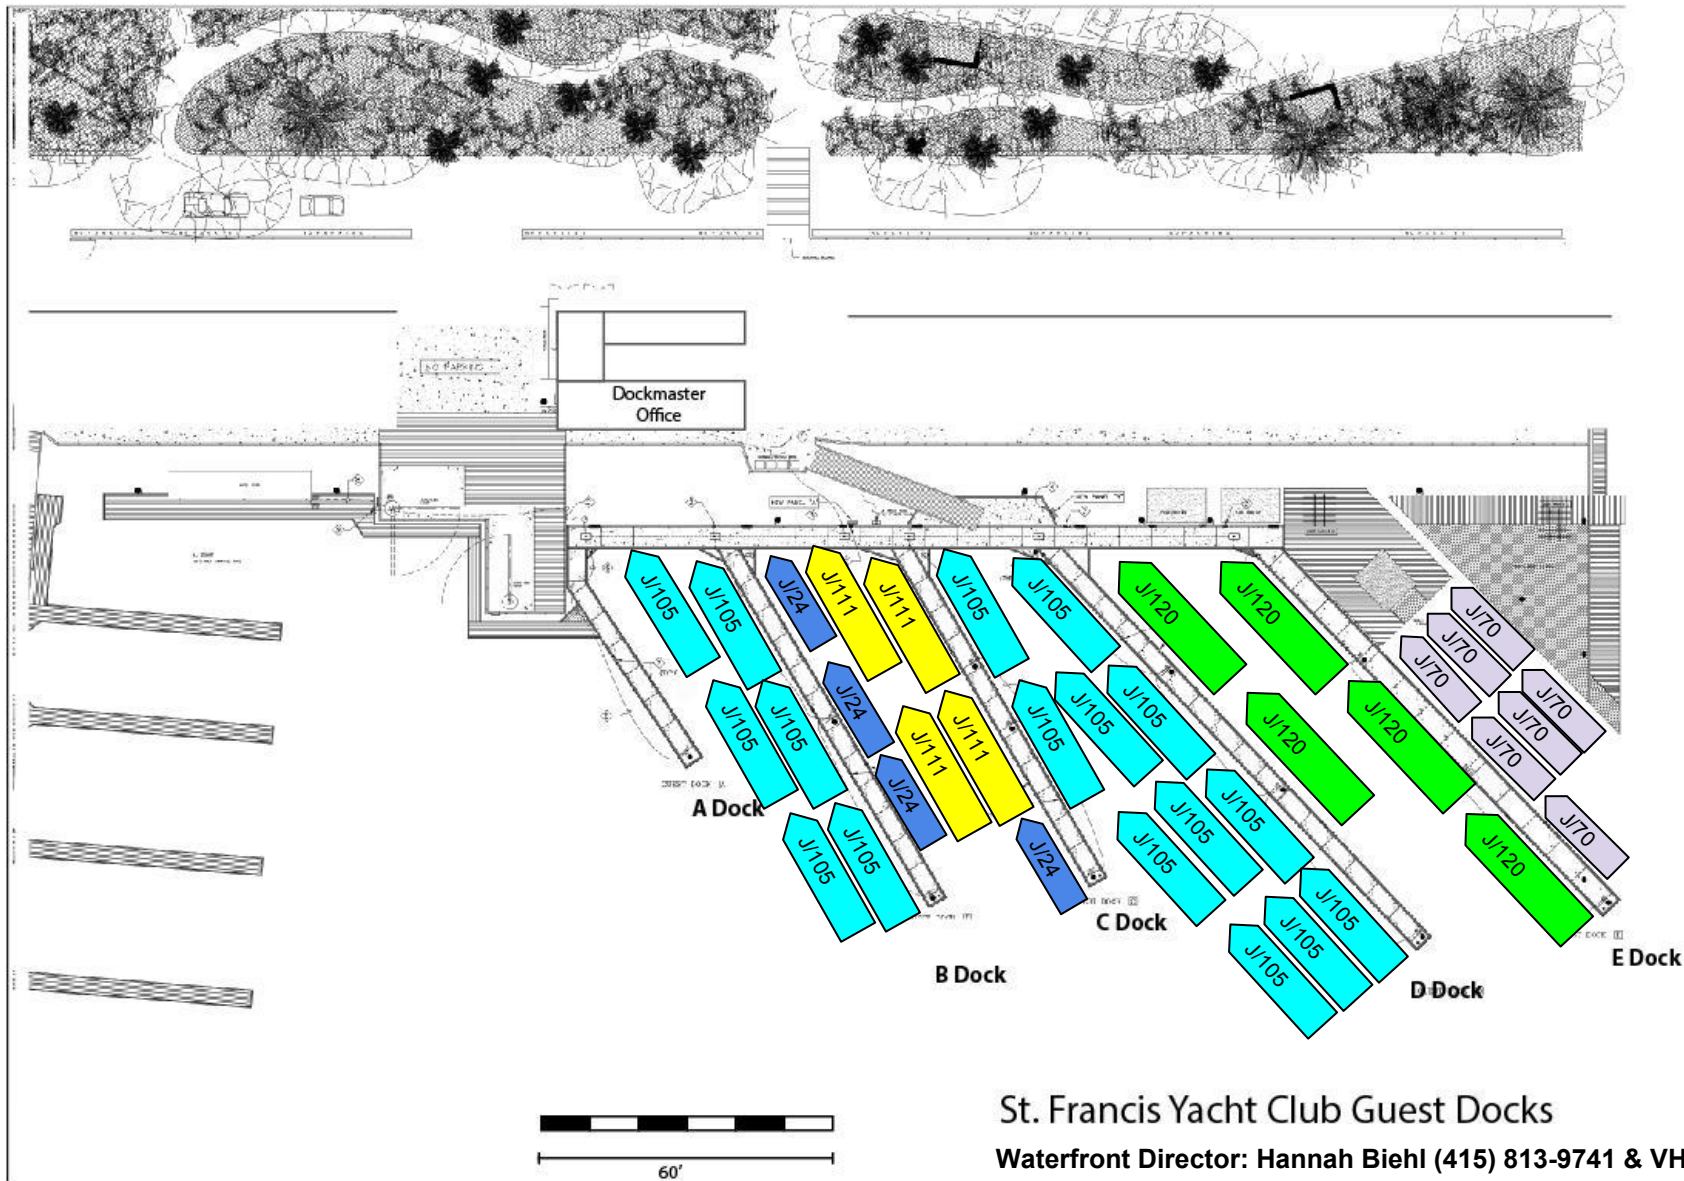

St. Francis Yacht Club  
San Francisco Dock Layout  
2017 J/FEST REGATTA

St. Francis Yacht Club Guest Docks

Waterfront Director: Hannah Biehl (415) 813-9741 & VHF 69