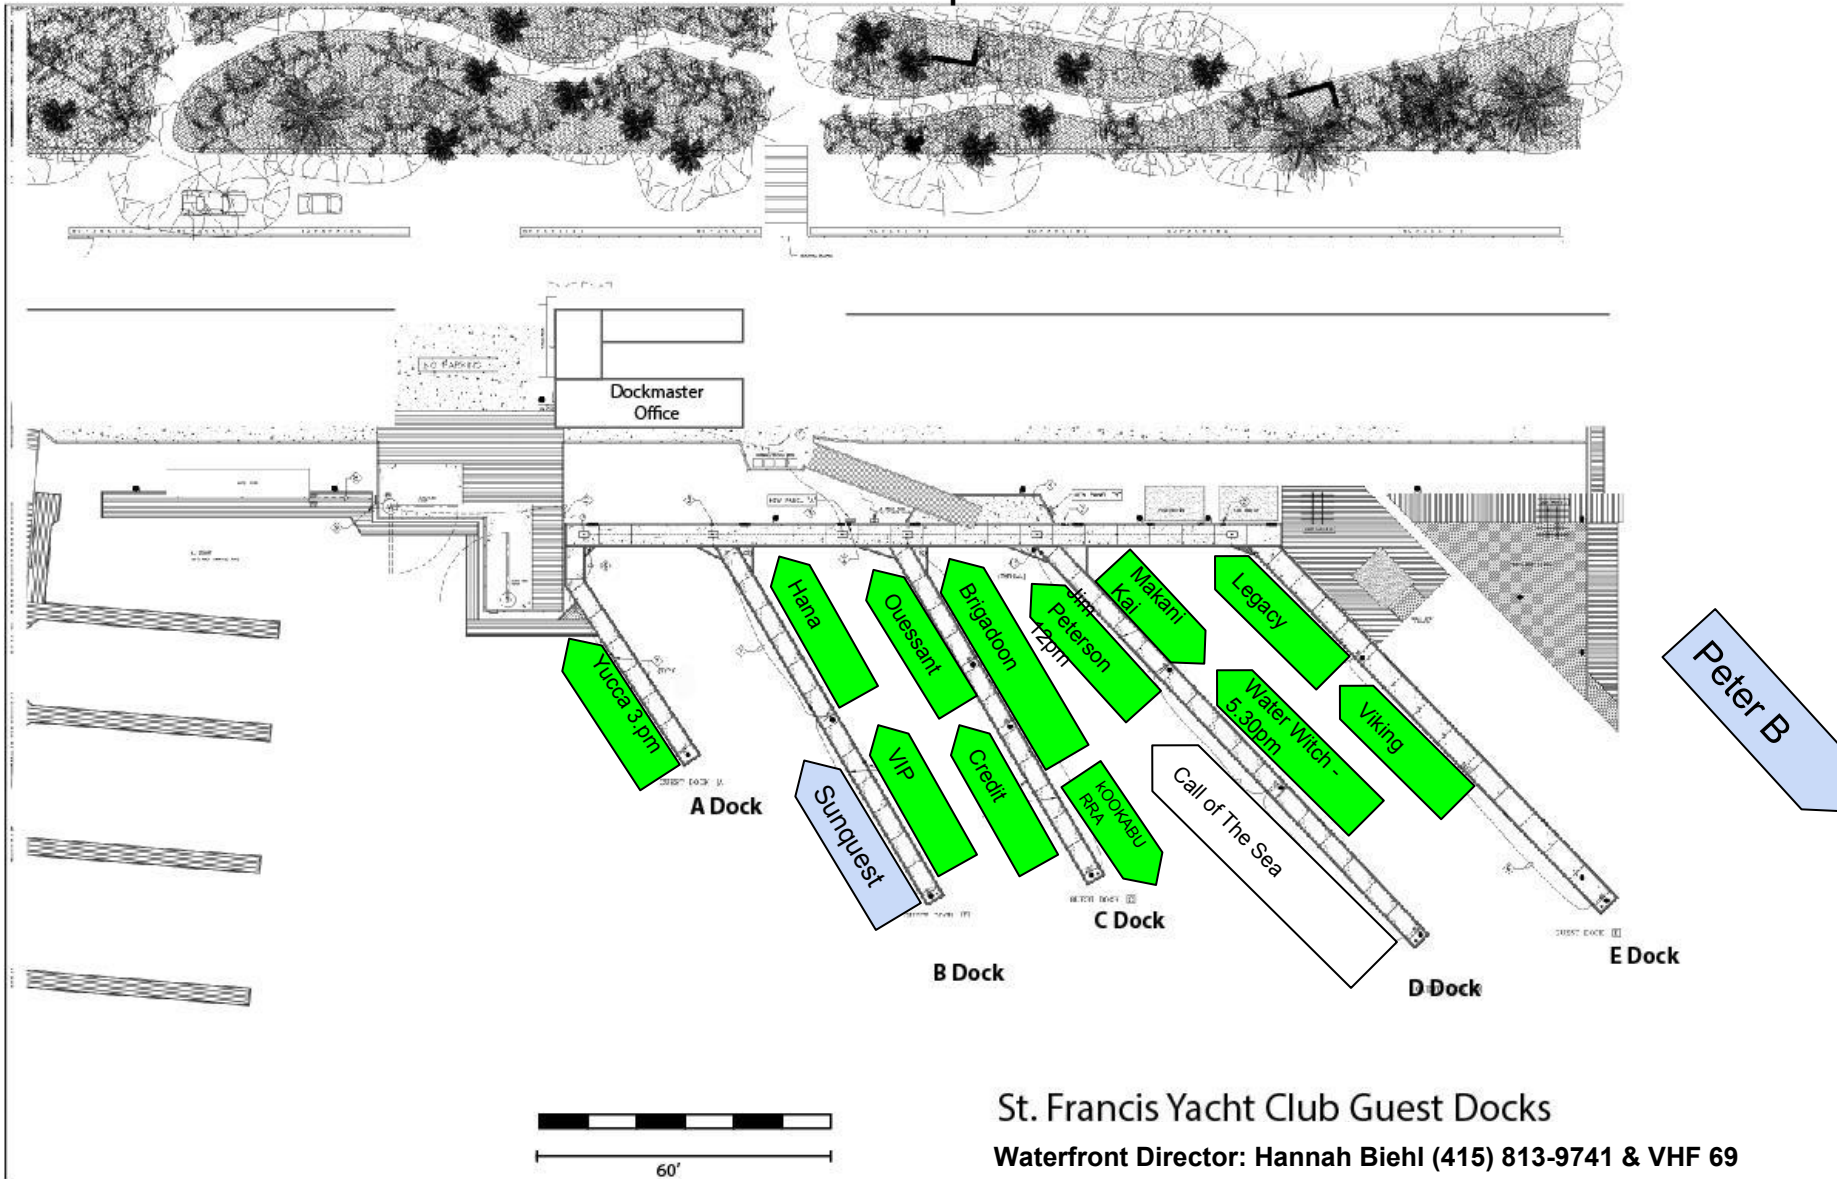

St. Francis Yacht Club
San Francisco Dock Layout

Jessica Cup

St. Francis Yacht Club Guest Docks

Waterfront Director: Hannah Biehl (415) 813-9741 & VHF 69