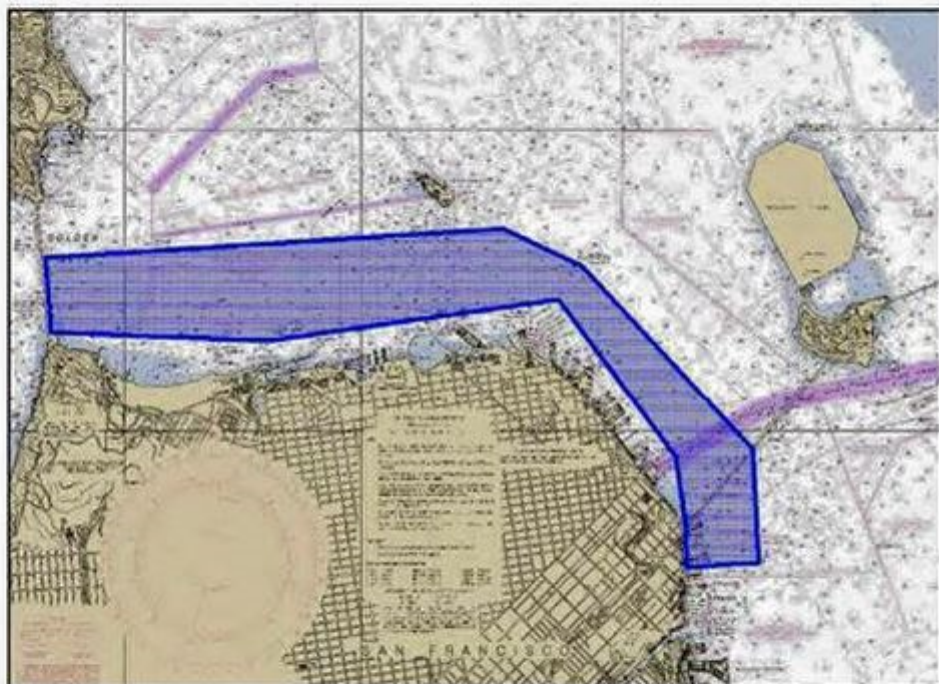

## Chart 1

### Regulated Area "Alpha" for Navy Parade of Ships

Friday, October 9<sup>th</sup>

10:30 a.m. to 12:30 p.m.